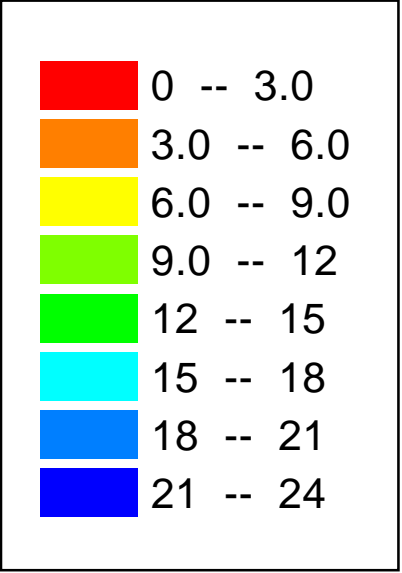

hevein

1hev

(model 1)

sequence number

(representative atom: CA)